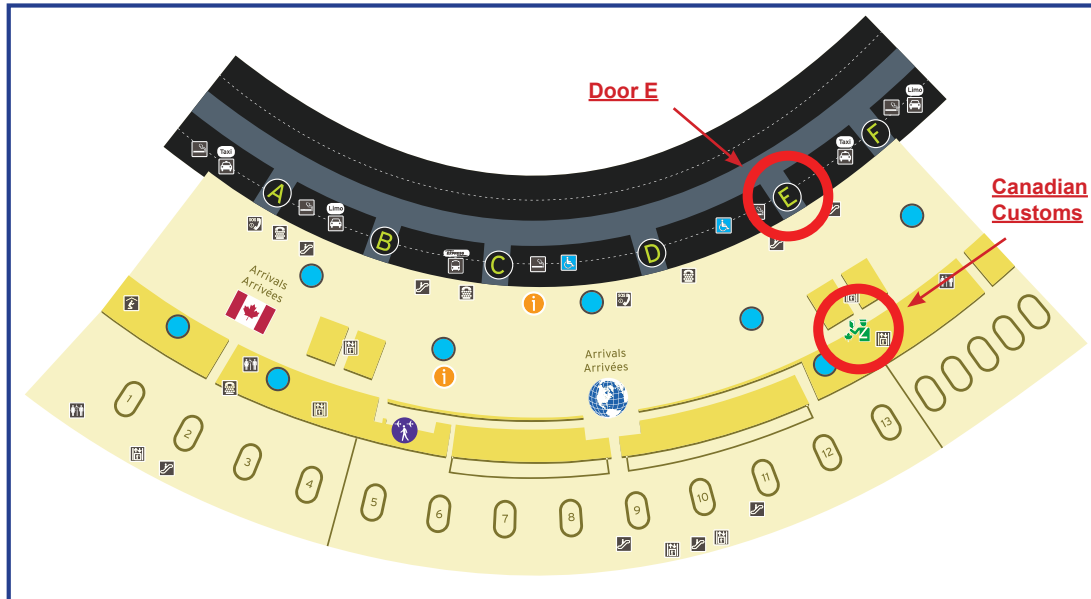

YYZ- Toronto Pearson International Airport

Canada Border Services Agency (CBSA)

Terminal 1 - Arrivals

Carnet & Customs Instructions

Carnet users must have their carnets validated both when arriving and departing.

- 1) Bring Carnet and items to Public Office located in Terminal 1 on the Arrivals Level.
- 2) The Public Office is at the east end of Terminal 1, parallel to Door E and next to the INK store. You will see the CBSA Information Counter with a Canadian flag symbol with light bulb above the door.