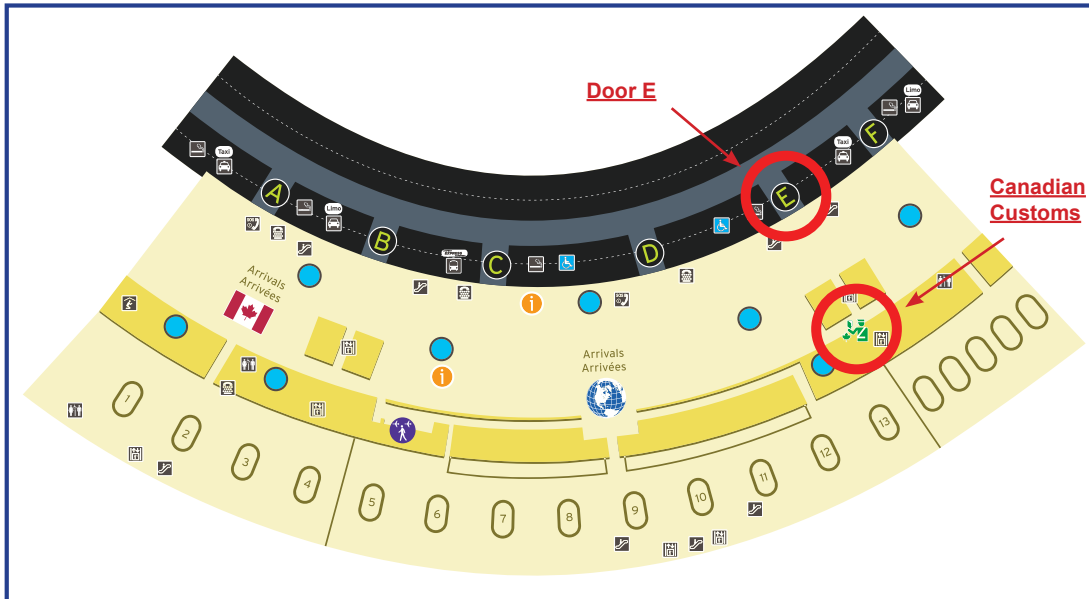

YYZ- Toronto Pearson International Airport

Canada Border Services Agency (CBSA)

Terminal 1 - Arrivals

Carnet & Customs Instructions

Carnet users must have their carnets validated both when arriving and departing.

- 1) Bring Carnet and items to Public Office located in Terminal 1 on the Arrivals Level.
- 2) The Public Office is at the east end of Terminal 1, parallel to Door E and next to the INK store. You will see the CBSA Information Counter with a Canadian flag symbol with light bulb above the door.